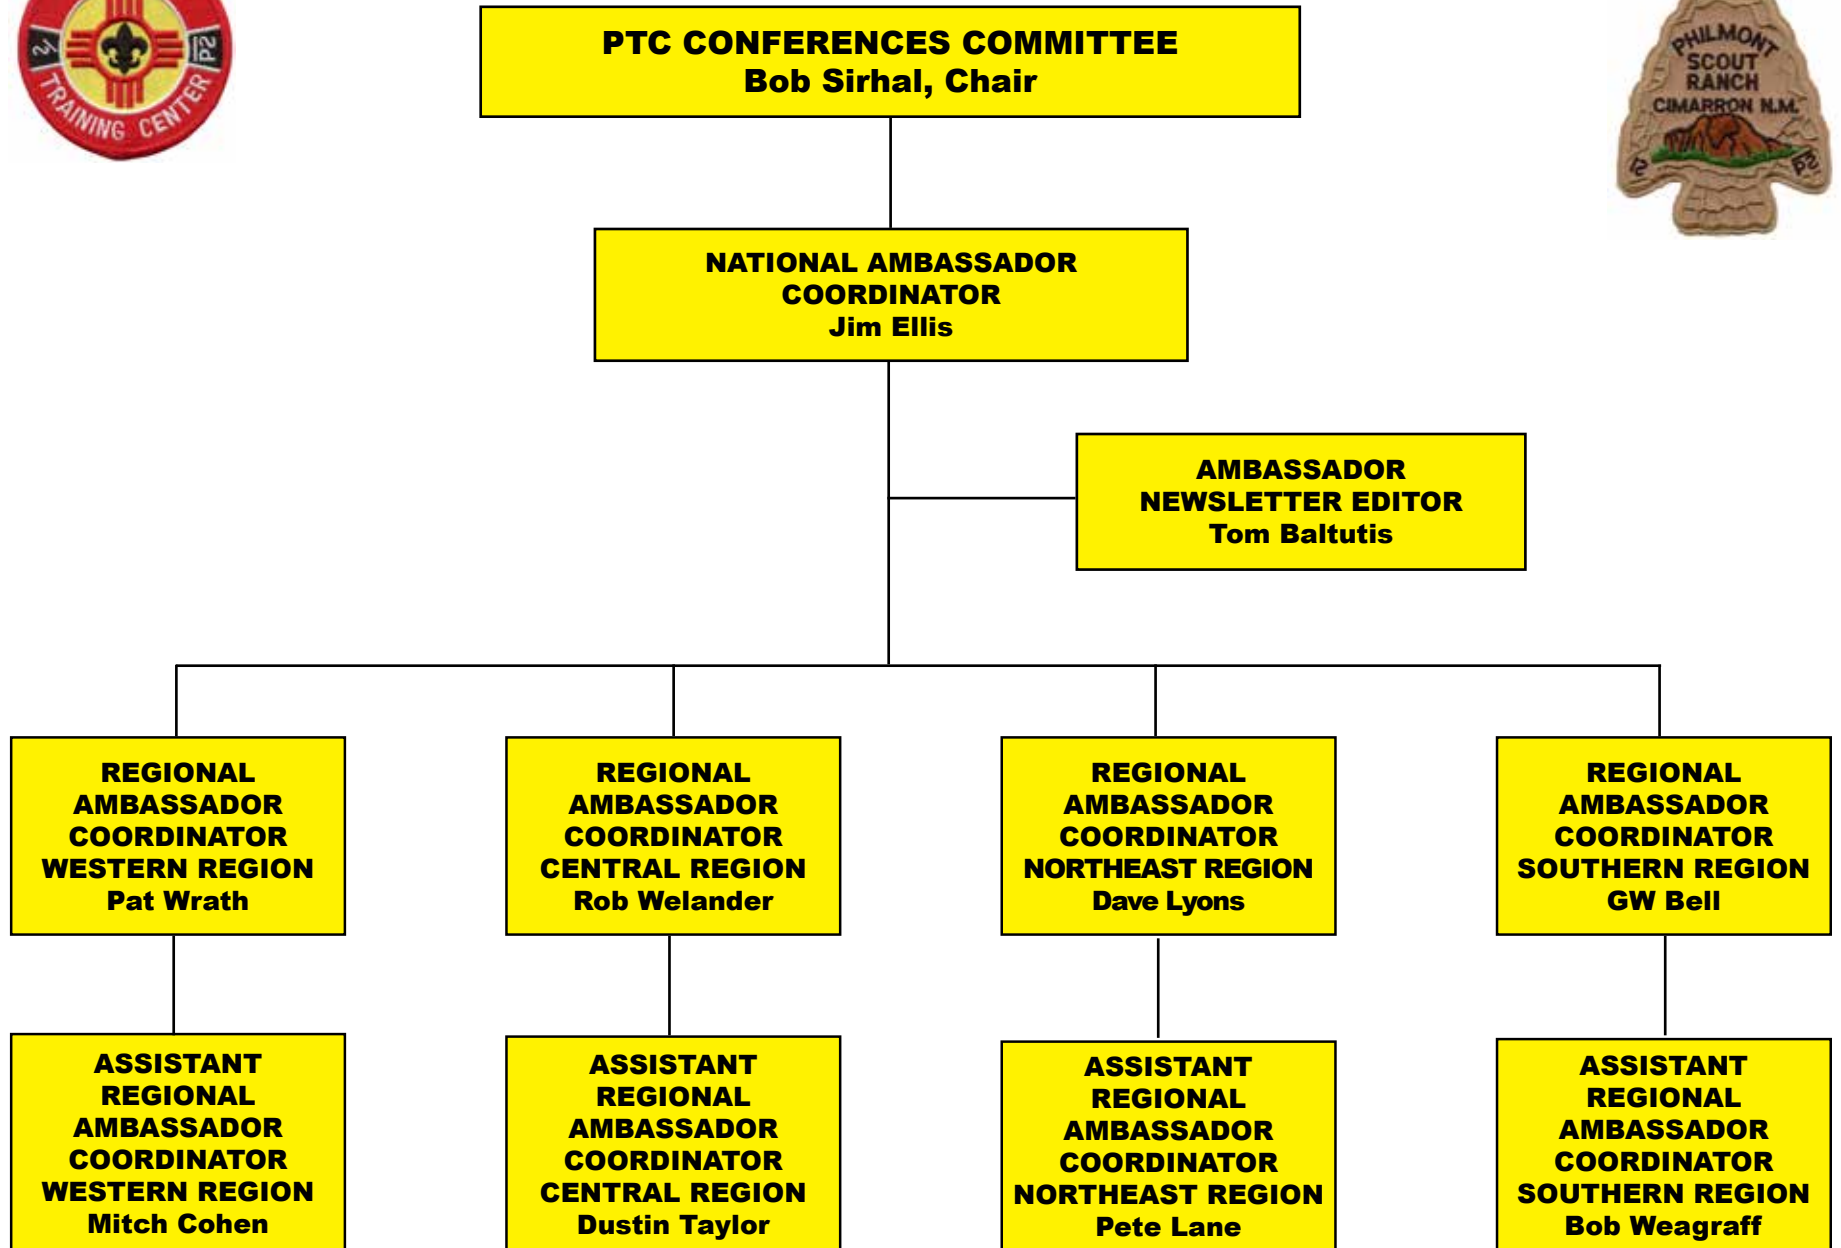

PHILMONT AMBASSADOR ORGANIZATIONAL STRUCTURE

**REGIONAL AMBASSADOR COORDINATOR
WESTERN REGION
Pat Wrath**

Alameda Council**
Aloha Council
Black Hills Area Council
Blue Mountain Council
California Inland Empire Council**
Cascade Pacific Council
Catalina Council**
Chief Seattle Council
Conquistador Council**
Crater Lake Council
Denver Area Council
Far East Council**
Golden Empire Council
Grand Canyon Council
Grand Columbia Council**
Grand Teton Council**
Great Alaska Council
Great Salt Lake Council
Great Southwest Council
Greater Los Angeles Area Council**
Greater Wyoming Council**
Greater Yosemite Council
Inland Northwest Council
Las Vegas Area Council**

Long Beach Area Council**
Longs Peak Council**
Los Padres Council
Marin Council**
Maui County Council**
Midnight Sun Council**
Montana Council**
Mount Baker Council**
Mount Diablo Silverado Council
Nevada Area Council**
Orange County Council
Ore-Ida Council**
Oregon Trail Council**
Pacific Harbors Council**
Pacific Skyline Council**
Piedmont (CA) Council**
Pikes Peak Council
Redwood Empire Council**
Rocky Mountain Council
San Diego-Imperial Council
San Francisco Bay Area Council**
Sequoia Council
Silicon Valley Monterey Bay Council
Snake River Council
Southern Sierra Council